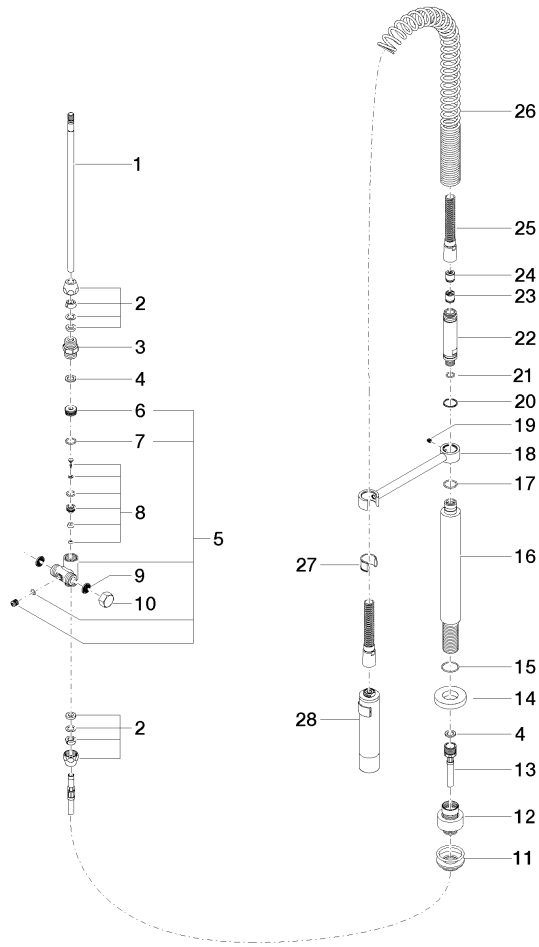

TARA Single-lever mixer with profi spray set - Platinum

ST 110 109 1888

Parts for other finishes can be found here: [Chrome](#)

TARA Single-lever mixer with profi spray set - Platinum

ST 110 109 1888

Spare parts list

No.	Item Number	Name	Quantity used	Delivery time
1	04 24 02 046 01-07	pipe	1	10
2	90 23 30 040 00-08	threaded connector	2	40
3	90 24 03 168 00 90	nipple	1	2
4	90 14 20 002 00 90	seal	2	2
5	90 17 09 046 10 90	diverter	1	2
6	09 24 04 112 10 90	nipple	1	2
7	90 14 10 033 00 90	seal	1	2
8	90 21 10 031 10 90	diverter	1	2
9	09 23 01 039 90	sieve	2	2
10	04 21 02 006 00 92	cap	1	2
11	04 23 10 004 03 90	fixing set	1	2
12	12 780 970 90	Extension set -	1	60
13	09 30 04 067 90	hose	1	2
14	09 28 10 064-08	rosette	1	40
15	09 14 10 120 90	seal	1	2
16	09 11 10 066 10-08	connection	1	40
17	09 14 10 031 90	seal	1	2
18	04 17 20 014 00-08	holder	1	40
19	09 31 11 049 90	pin	1	2
20	09 14 15 012 90	ring	1	2
21	09 14 10 003 90	seal	1	2
22	09 30 01 067 10-08	adaptor	1	40
23	90 23 01 141 00 90	back-flow preventer	1	2
24	09 23 01 046 90	back-flow preventer	1	2
25	90 30 02 065 00-08	hose	1	-
Spare part can no longer be ordered, please order the replacement item				
26	09 16 02 034 90	spring	1	2
27	90 18 40 035 00 90	sleeve	1	2
28	04 12 11 094 10-08	shower	1	40