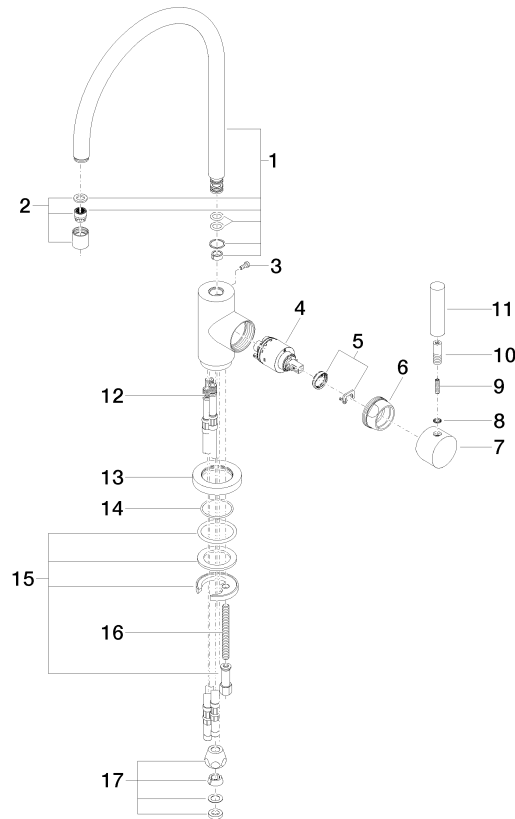

Flow rate chart

Certificates

LGA_18901.

ETA_18524.

WRAS_2311044.

TARA Single-lever mixer with profi spray set - Platinum

ST 110 109 1888

Parts for other finishes can be found here: [Chrome](#)

Spare parts list

No.	Item Number	Name	Quantity used	Delivery time
1	90 28 22 049 02-08	spout	1	40
2	90 23 01 028 03-08	aerator	1	40
3	09 30 30 054 90	screw	1	2
4	90 15 05 065 00 90	cartridge	1	2
5	90 28 10 148 00 90	accessories	1	2
6	09 24 04 107-08	nut	1	40
7	90 20 88 040 00-08	handle	1	40
8	90 30 11 032 00 90	disc	1	2
9	09 31 11 010 90	pin	1	2
10	90 24 04 048 00-08	nipple	1	40
11	11 170 880-08	handle	1	40
12	04 30 04 064 00 90	hose	3	60
13	09 28 10 055-08	rosette	1	40
14	09 14 10 034 90	seal	1	2
15	04 30 11 038 00 90	fixing set	1	2
16	09 31 11 011 90	pin	1	2
17	90 23 30 040 00-08	threaded connector	1	40

TARA Single-lever mixer with profi spray set - Platinum

ST 110 109 1888

Fits: ELIO, TARA, TARA ULTRA

- spray flow
- automatic diverter for spout/Profi spray set
- height of mixer 665 mm
- individual rosette diameter 55mm
- profi spray hole diameter 30mm
- sprayface with anti-scaling system
- lead-free