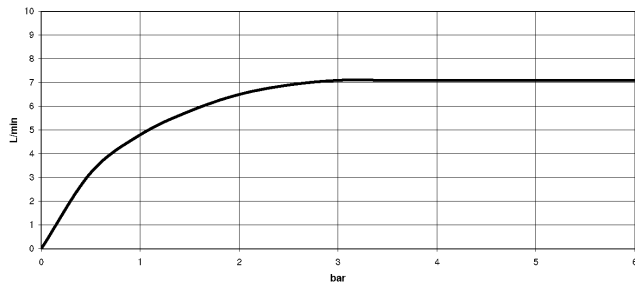

Flow rate chart

Certificates

LGA_18901.

ETA_18524.

WRAS_2311044.