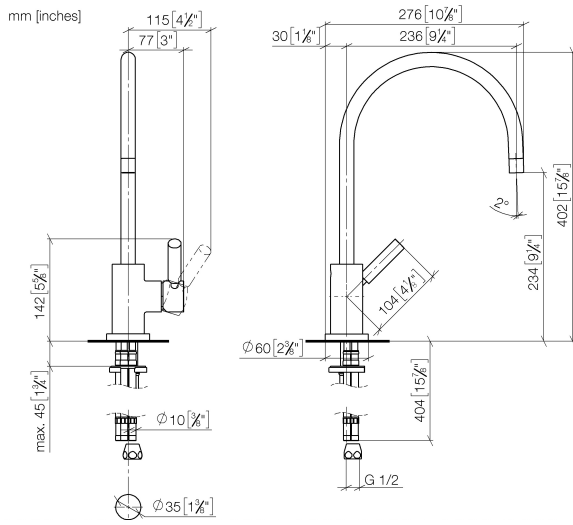

TARA Single-lever mixer with profi spray set - Platinum

ST 110 109 1888