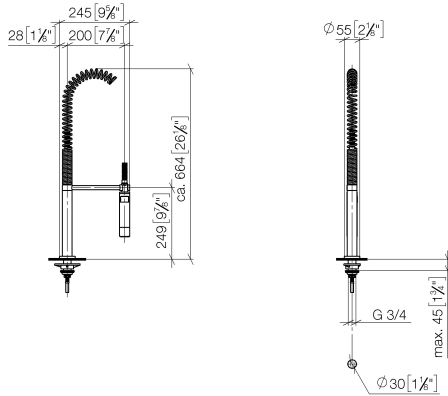

Spare parts list

No.	Item Number	Name	Quantity used	Delivery time
1	90 28 22 049 02-08	spout	1	40
2	90 23 01 028 03-08	aerator	1	40
3	09 30 30 054 90	screw	1	2
4	90 15 05 065 00 90	cartridge	1	2
5	90 28 10 148 00 90	accessories	1	2
6	09 24 04 107-08	nut	1	40
7	90 20 88 040 00-08	handle	1	40
8	90 30 11 032 00 90	disc	1	2
9	09 31 11 010 90	pin	1	2
10	90 24 04 048 00-08	nipple	1	40
11	11 170 880-08	handle	1	40
12	04 30 04 064 00 90	hose	3	60
13	09 28 10 055-08	rosette	1	40
14	09 14 10 034 90	seal	1	2
15	04 30 11 038 00 90	fixing set	1	2
16	09 31 11 011 90	pin	1	2
17	90 23 30 040 00-08	threaded connector	1	40

TARA Single-lever mixer with profi spray set - Platinum

ST 110 109 1888

Fits: ELIO, TARA, TARA ULTRA

- spray flow
- automatic diverter for spout/Profi spray set
- height of mixer 665 mm
- individual rosette diameter 55mm
- profi spray hole diameter 30mm
- sprayface with anti-scaling system
- lead-free

TARA Single-lever mixer with profi spray set - Platinum

ST 110 109 1888

TARA Single-lever mixer with profi spray set - Platinum

ST 110 109 1888

mm [inches]
M 1:10

Flow rate chart

Certificates

LGA_18901.